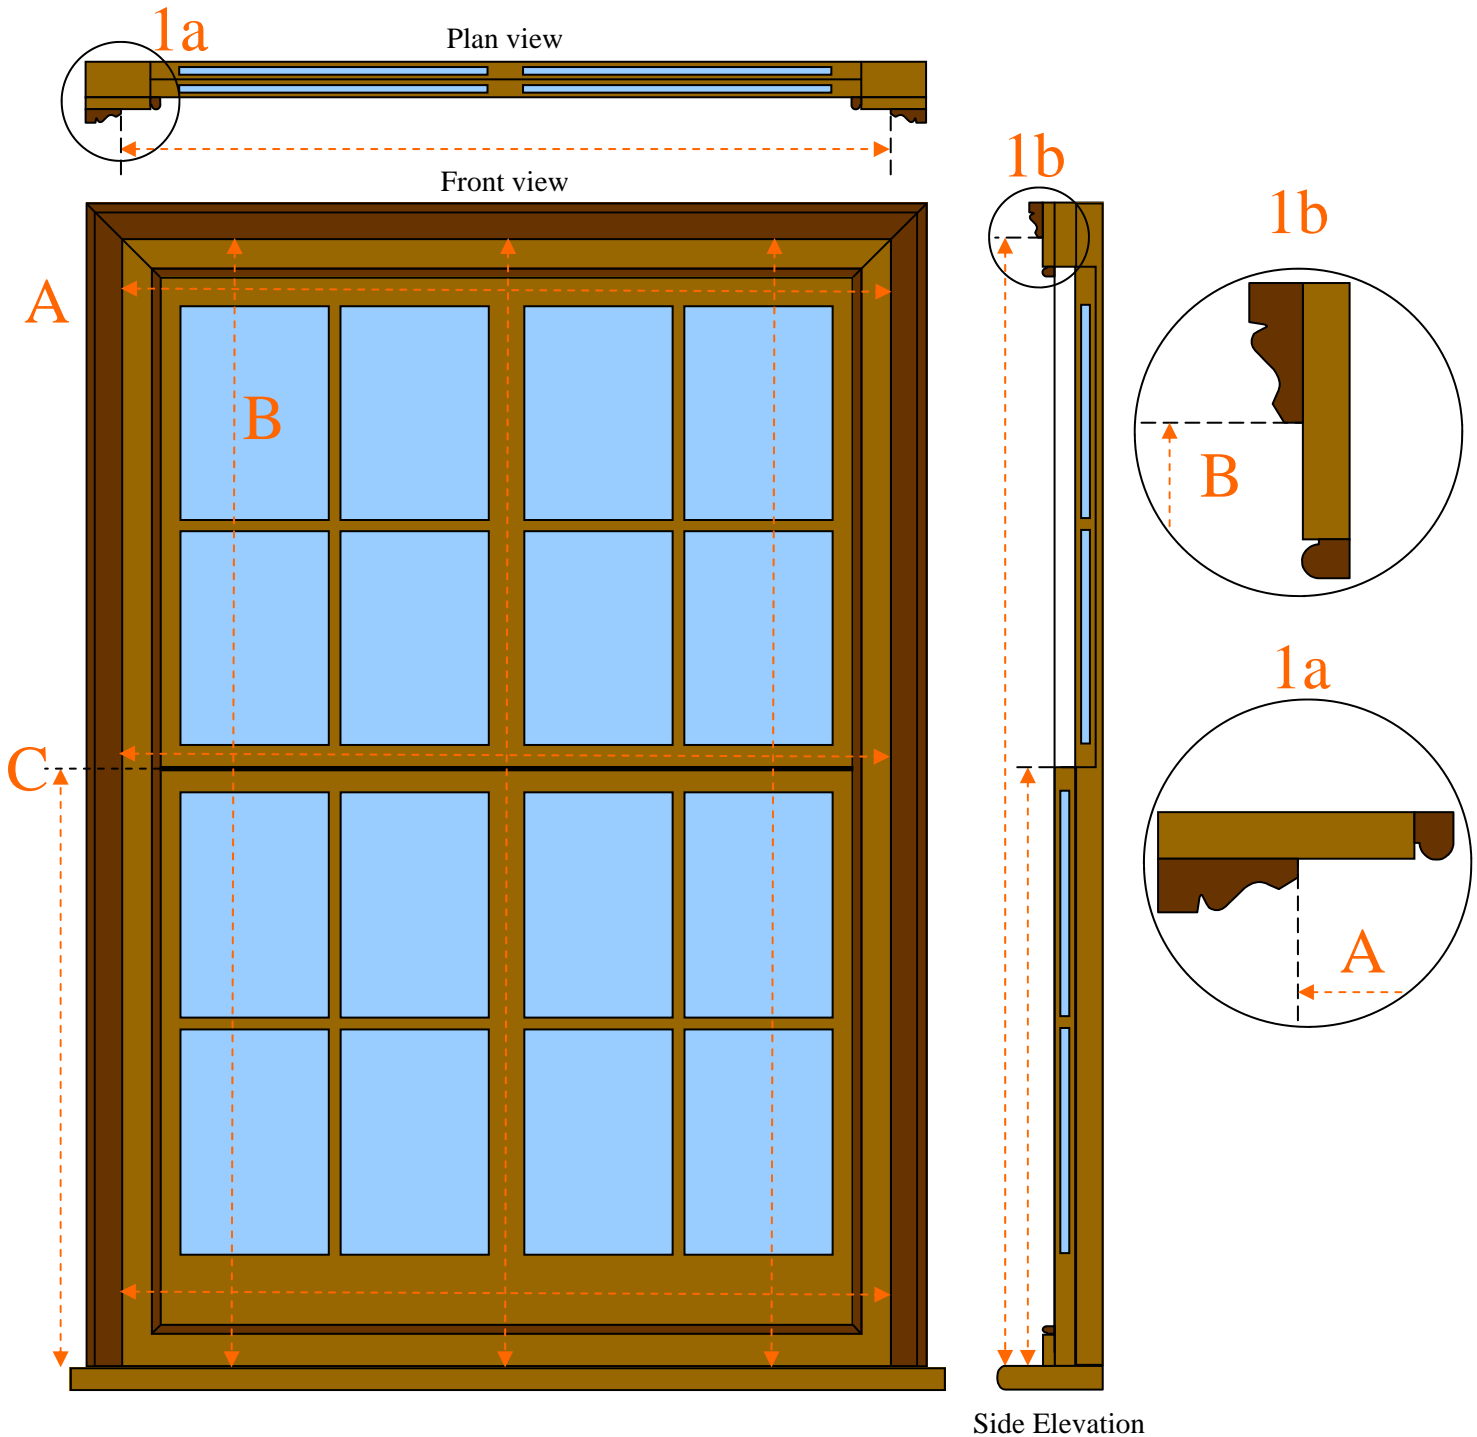

## Sash window No handles

**A - Width** - Measure inside the architrave in three places, use the smallest measurement.

**B - Height** - Measure from the sill, to inside the architrave in three places, use the smallest measurement.

**C - Horizontal Rail/Top Opening** - Measure from the sill to the top of the bottom sash.

Further measuring tips and advice can be found at [www.opennshut.co.uk](http://www.opennshut.co.uk)

# Measuring Guide

**Sash window**  
**No handles**

The **Orange frame** shows a shutter frame fitted in place