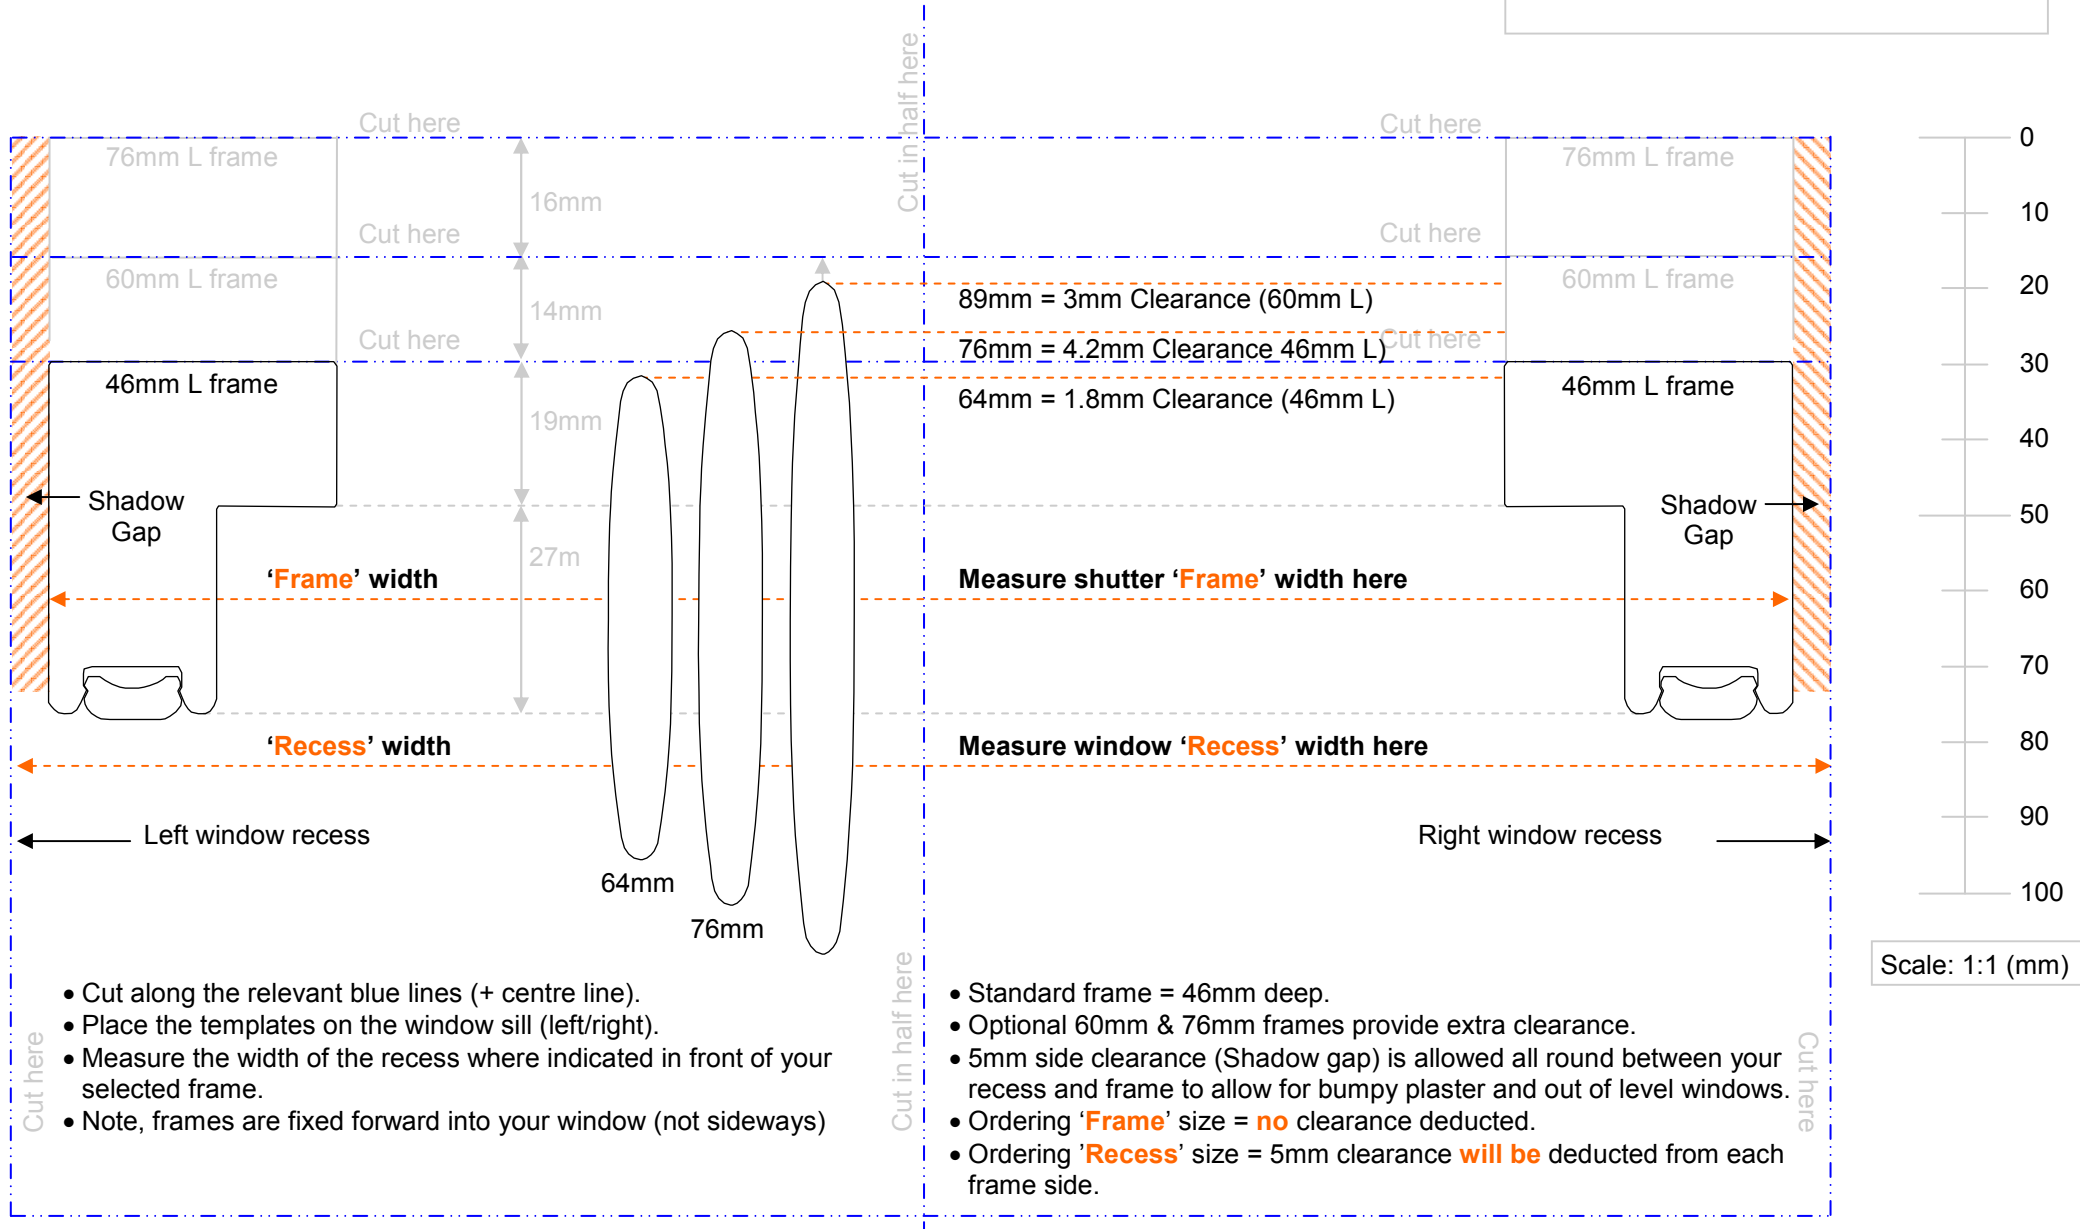

This template can be cut out and used as a guide.

Please check it's printed to scale before use!

MEASURING: LEFT/RIGHT FRENCH DOOR TEMPLATE

This template can be cut out and used as a guide.

Please check it's printed to scale before use!

MEASURING: CENTRE FRENCH DOOR TEMPLATE