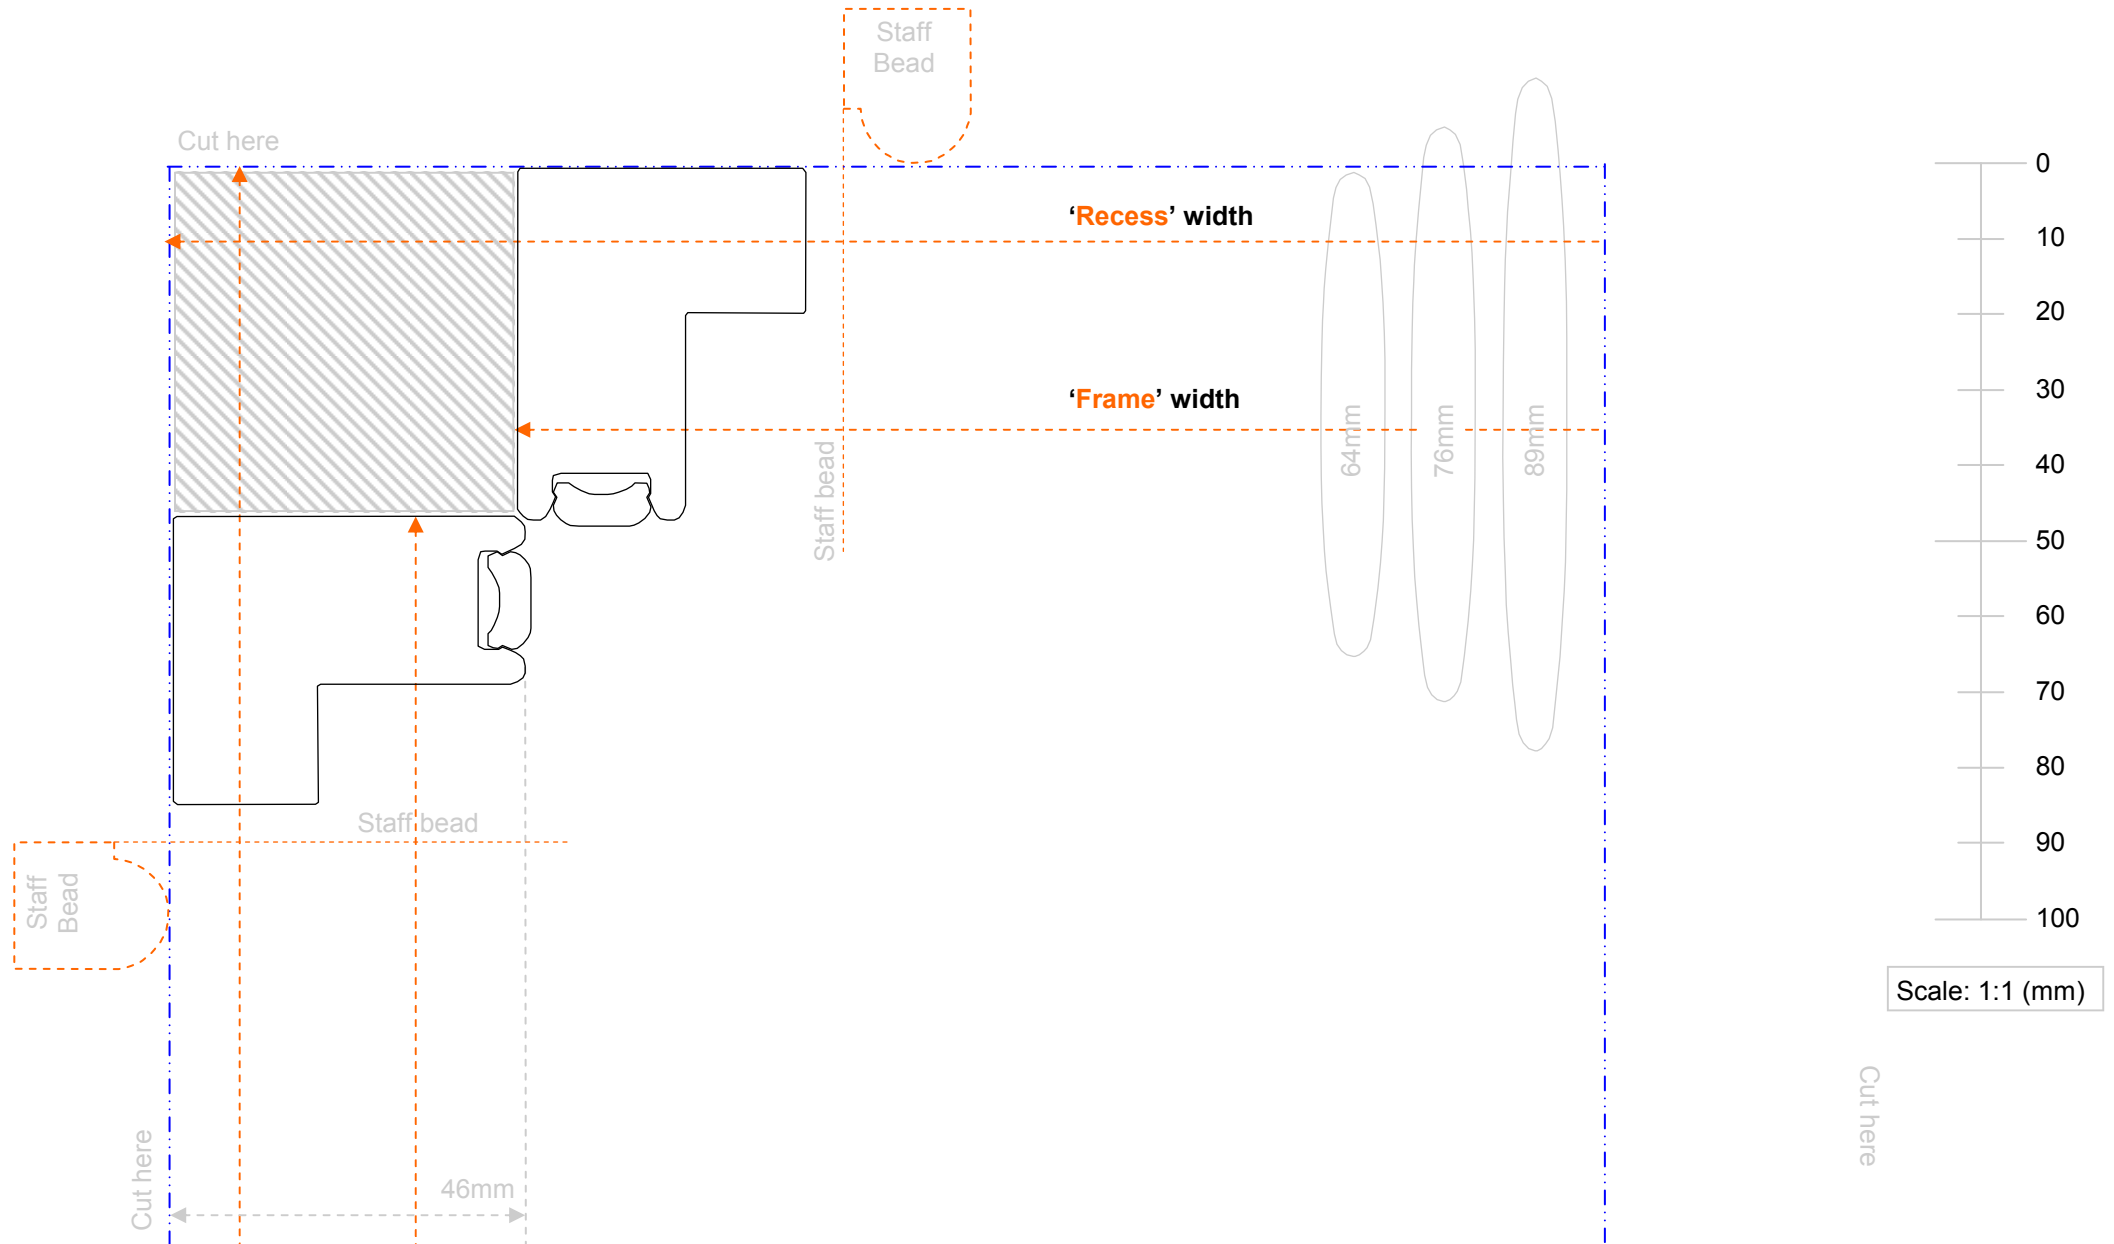

MEASURING: L FRAME SIDE TEMPLATE

MEASURING: 46MM L FRAME CORNER TEMPLATE

MEASURING: 60MM L FRAME CORNER TEMPLATE

MEASURING: 76MM L FRAME CORNER TEMPLATE