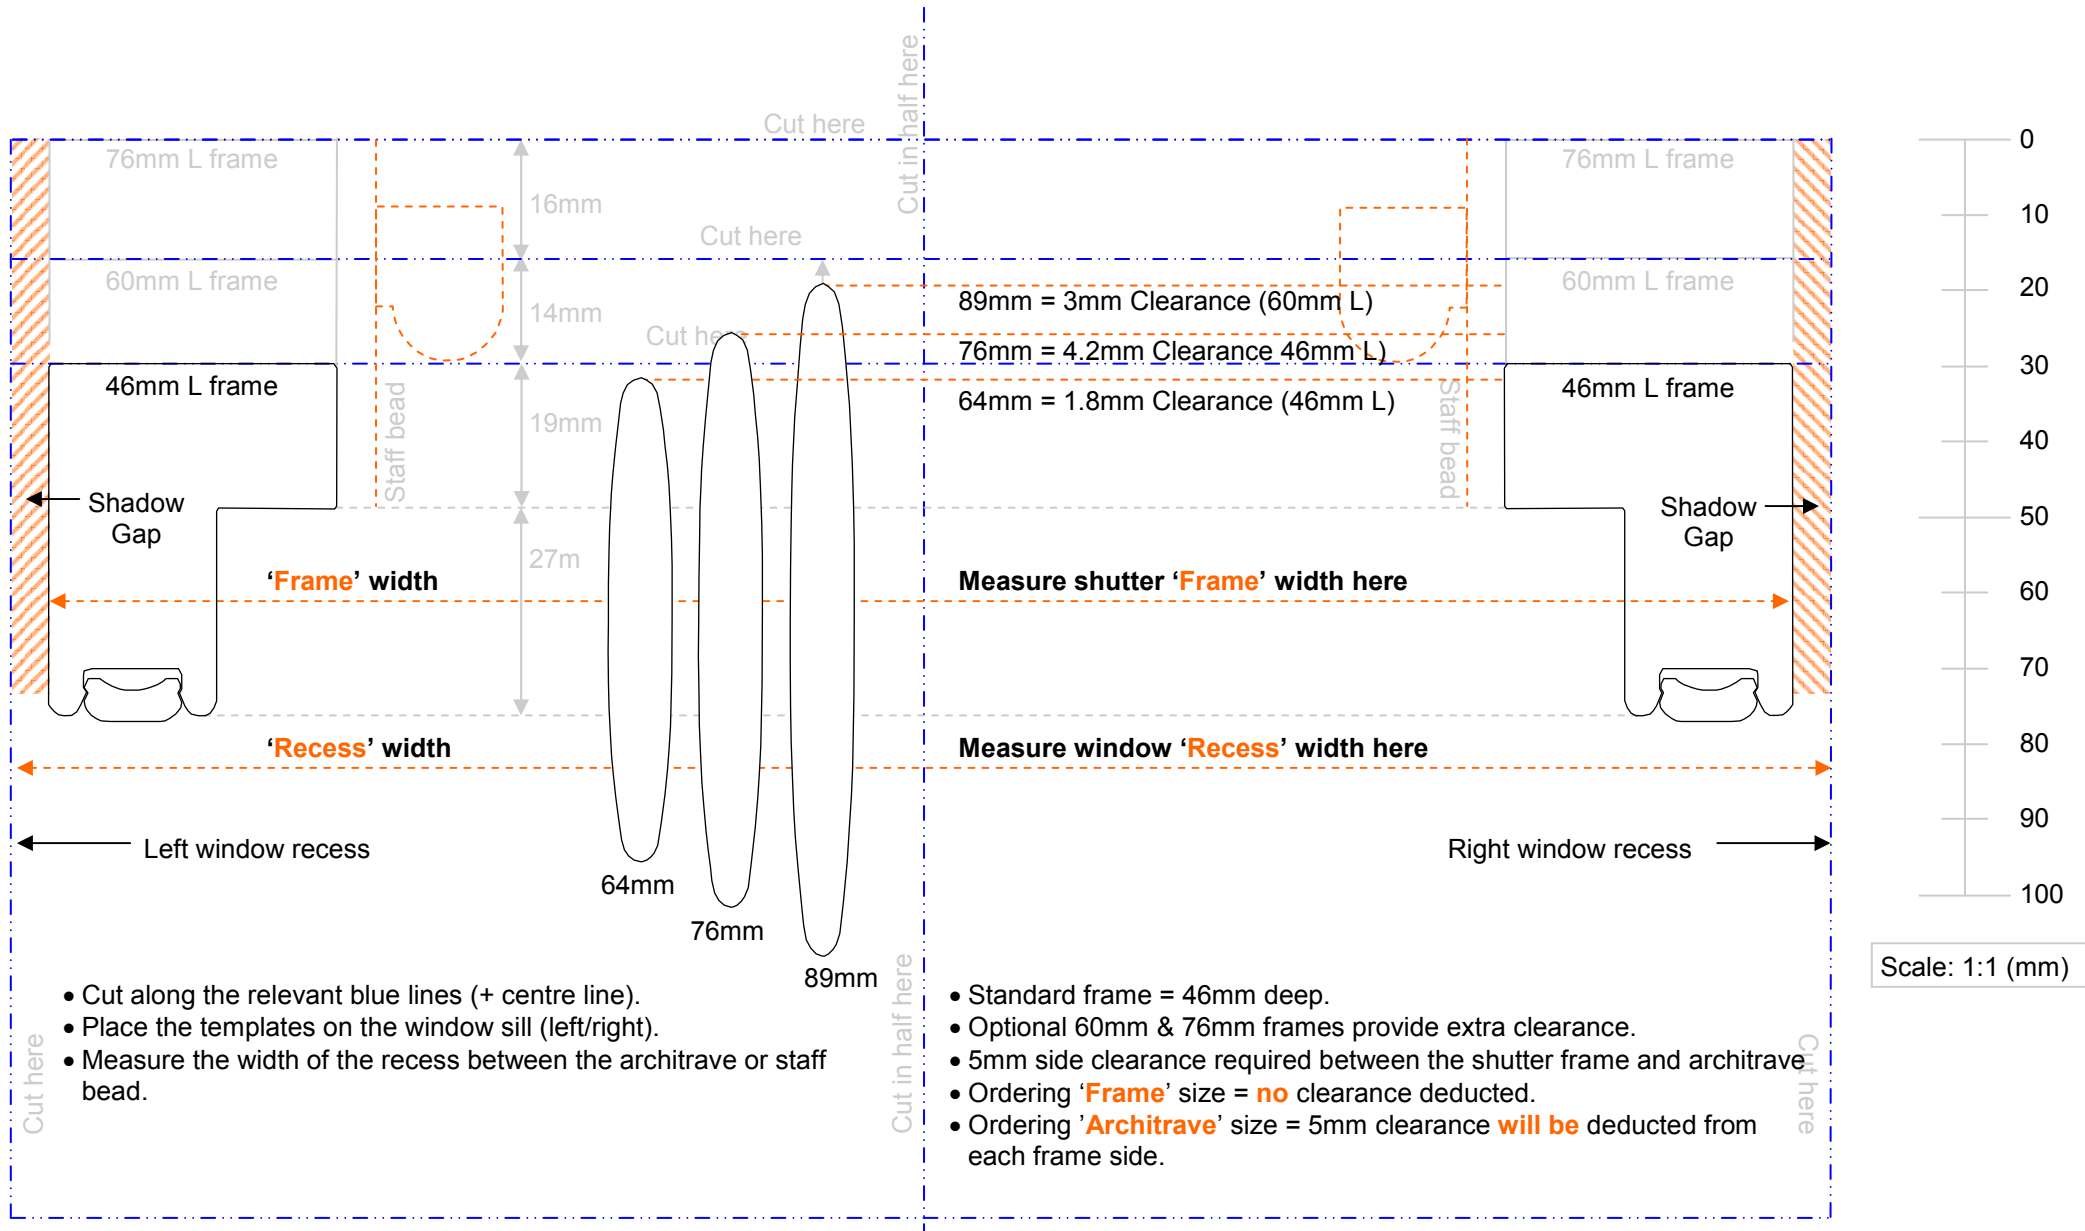

MEASURING: L FRAME SIDE TEMPLATE

MEASURING: 46MM L FRAME CORNER TEMPLATE

MEASURING: 60MM L FRAME CORNER TEMPLATE

MEASURING: 76MM L FRAME CORNER TEMPLATE