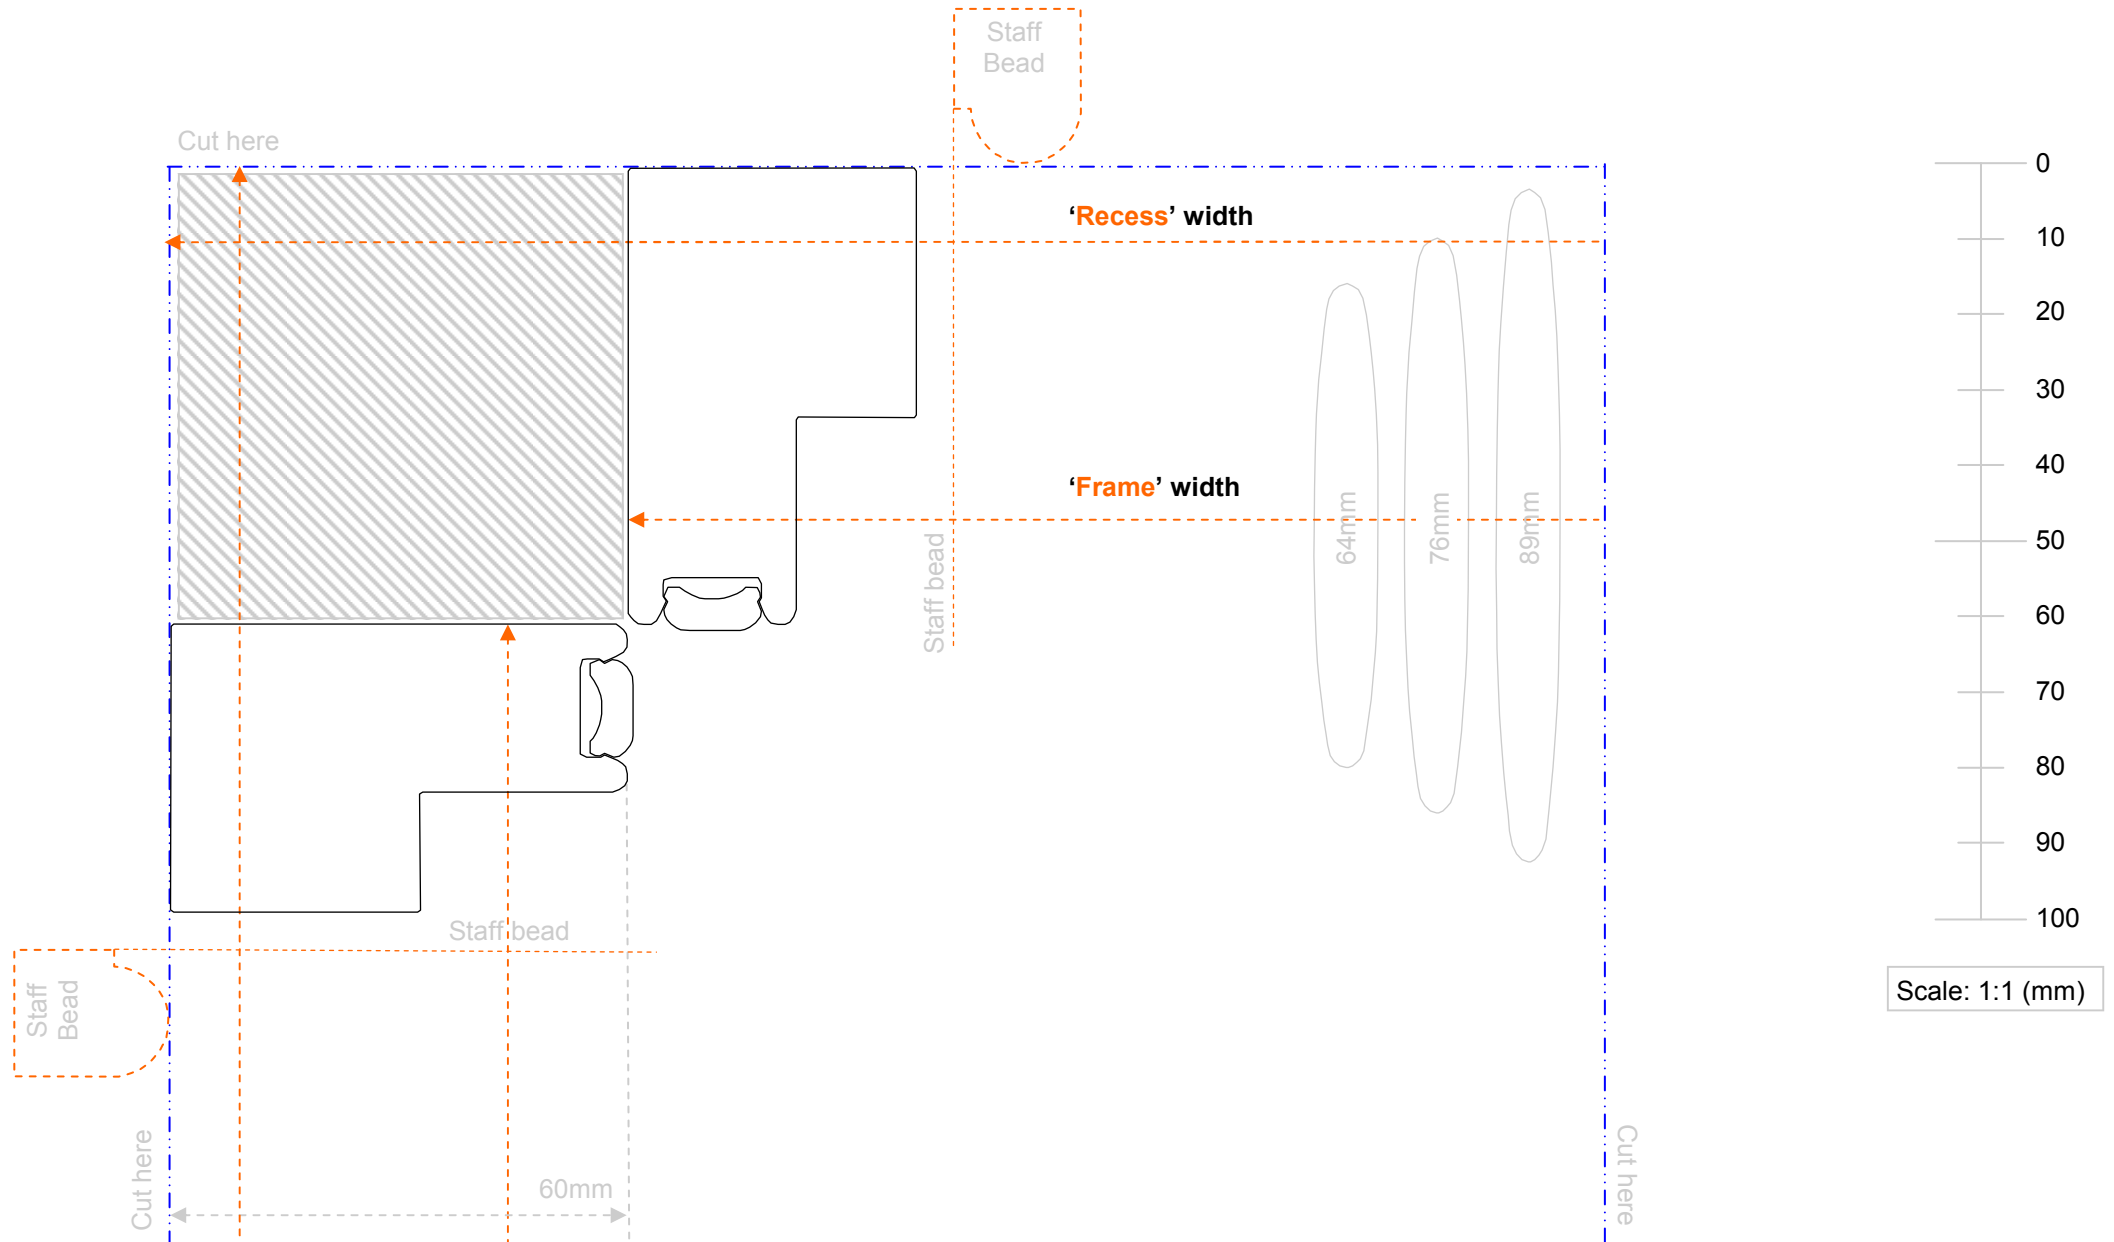

MEASURING: L FRAME SIDE TEMPLATE

MEASURING: 46MM L FRAME CORNER TEMPLATE

MEASURING: 60MM L FRAME CORNER TEMPLATE

MEASURING: 76MM L FRAME CORNER TEMPLATE